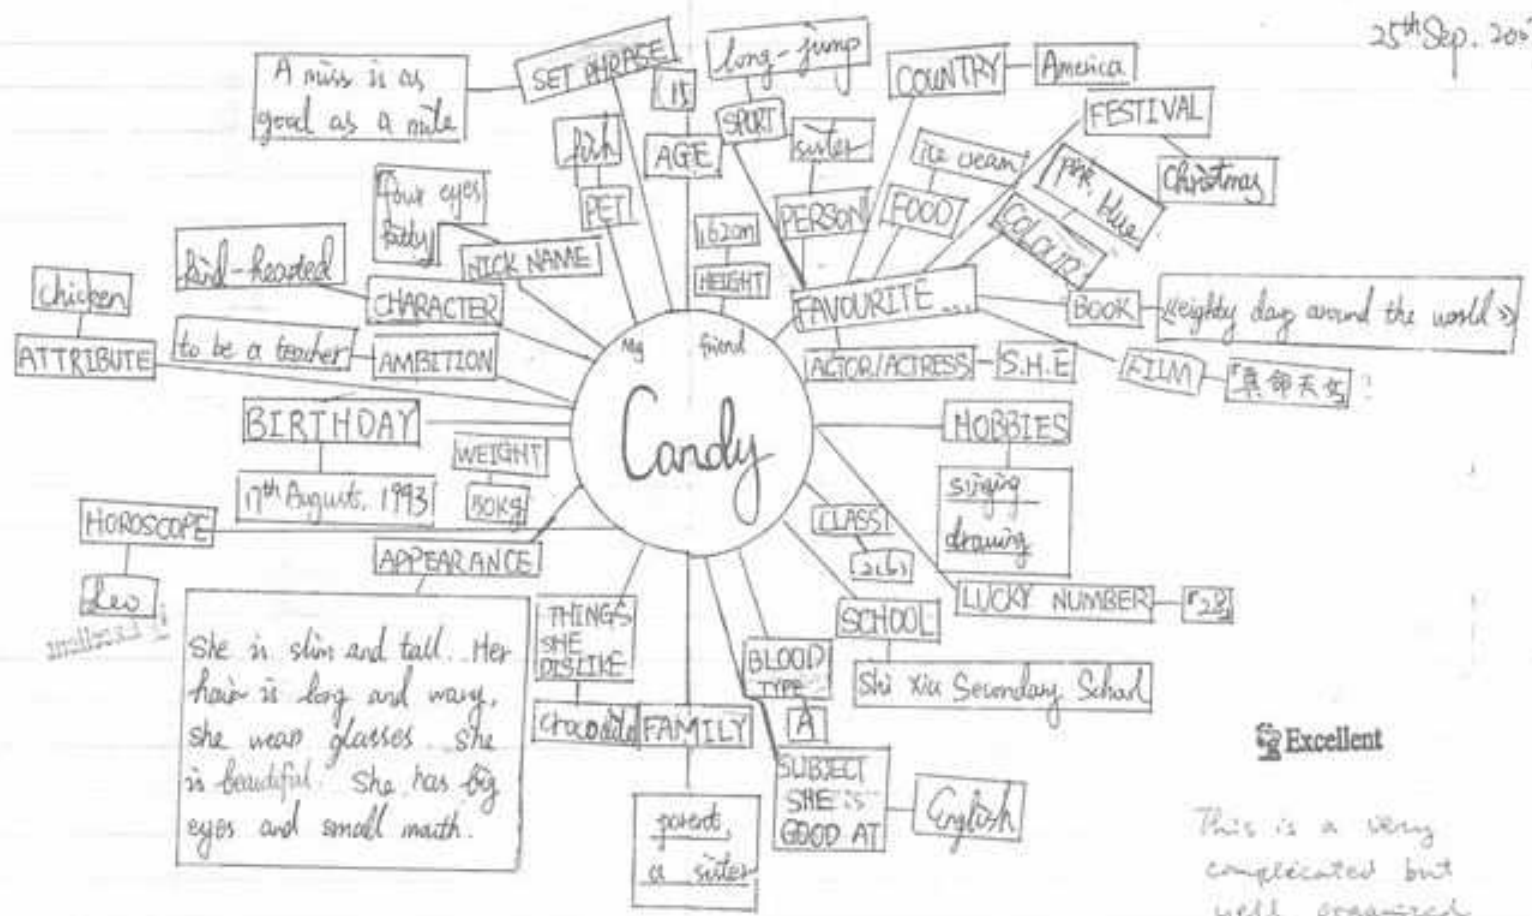

25th Sep. 2007

She is slim and tall. Her hair is long and wavy, she wear glasses. She is beautiful. She has big eyes and small mouth.

Excellent

This is a very complicated but well organized mind map.

1A Lau Hoi Yan